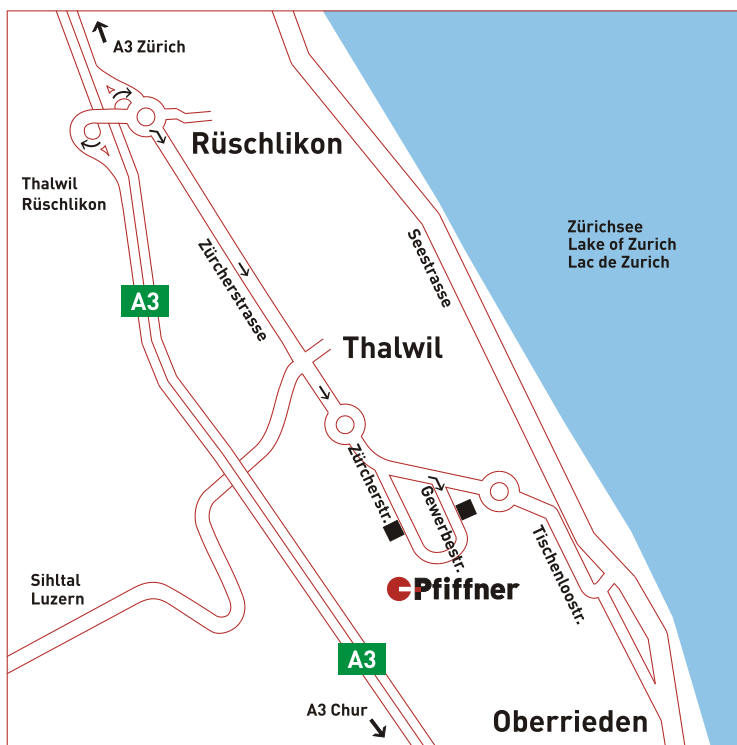

How to find the K.R. Pfiffner AG in Thalwil/Switzerland

For GPS (navigation) users

- ▶ Enter the following address:
Gewerbstrasse 14
8800 Thalwil / Switzerland

Directions:

- ▶ From highway A3 Zurich-Chur
- ▶ Exit Thalwil/Rüslikon
- ▶ Direction Thalwil
- ▶ Pass 2 traffic lights
- ▶ Pass the roundabout straight on, 50m after a slight left turn, turn right into the Gewerbstrasse
- ▶ 100m further, Pfiffner-building on the left side